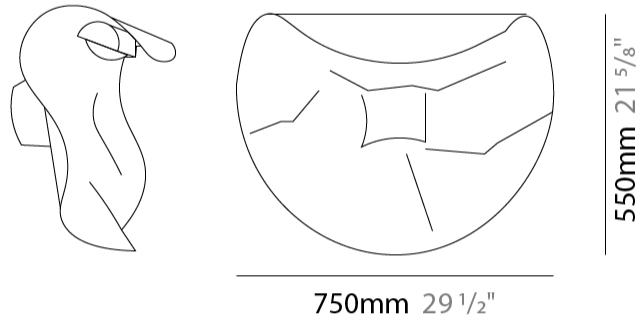

NON SO! SURFACE

D132140- _____
base number

1. To build a product code in our configurator select the specify button on the base model # product page
2. To build a manual product code on this datasheet choose from the options listed below in blue font and add the suffix to the base model #

GENERAL

Series: Non So!
Brand: Knikerboker
Division: Design
Mounting Type: Surface
Mounting Location: Ceiling
Subcategory: Ambient

PHYSICAL

Shape: Abstract
Length (mm): 750
Length (in): 29 1/2
Height (mm): 550
Height (in): 21 5/8
Extension (mm): 280
Extension (in): 11
Light Distribution: Indirect
Fixture Finish: EWH / EBK / MAN / COF / PRD / SLF / GLF / CLF / BRL / EWS / EWG / EWC / EWR / EBS / EBG / EBC / EBC / EBB / MAS / MAD / MAC / MAB / COS / CGO / CCL / CBL / PRS / PRG / PRC / PRB
Fixture Material: Metal

ELECTRICAL

Lamp Type: LED
Input Wattage (W): 21
Total Output Wattage (W): 20
Dimming: Tri-Mode (Non-Dimming and Phase Dimming (120Vac only) and 0-10V Dimming)
Driver Included: Yes
Driver Location: Integrated
Driver Type: Constant Current - Universal
Driver Class: Class 2
Input Voltage (V): 120 - 277
Constant Current (MA): 250
Upon Request: 0-10Vdc dimming / Phase dimming @120Vac / Non-dimming 120/277Vac

LED

Number of LEDs: 2
Color Temperature (°K): 3000
Max. Delivered Lumen (lm): 2200
CRI: >85 CRI
Lamp Life (hrs): 50000

OPTICAL

RATINGS AND CERTIFICATIONS

Certified By: Certified for North American Standards
IP rating: IP20